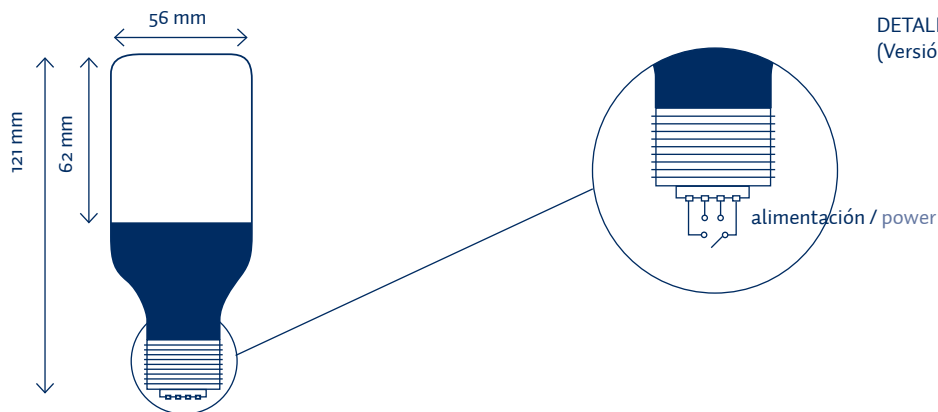

BALIZA MULTILED 22MM MULTILED BEACON 22MM

Balizas multiled con rosca 22mm para señalización. Se fabrica en mono color fijo, intermitente, con zumbador y RGB configurable.

Multiled Beacon with thread 22mm to signal. It's making fix color, intermittent, with buzzer and configurable RGB.

DETALLE DE CONEXIONADO
(Versión con zumbador)

	COLOR COLOR	TIPO TYPE	ALIMENTACIÓN POWER SUPPLY	FIJACIÓN FIXING
L810-xx-xx		Fija / Fix	12VAC/DC 24VAC/DC 110VAC 230VAC	Rosca / Thread 22mm
L810-xx-xx-BZ		Fija + zumbador / Fix + buzzer		Rosca / Thread 22mm
L811-xx-xx		Intermitente / Intermittent		Rosca / Thread 22mm
L811-xx-xx-BZ		Inter. + zumbador / Intermittent + buzzer		Rosca / Thread 22mm
L812-xx-xx		Rotativa / Rotary		Rosca / Thread 22mm
L812-xx-xx-BZ		Rot. + zumbador / Rotary + buzzer		Rosca / Thread 22mm
L813-xx-xx	RGB	Fija e intermitente / Fix and intermittent		Rosca / Thread 22mm
L813-xx-xx-BZ	RGB	Fija e inter. + zum. / Fix and intermittennd + buzzer	Rosca / Thread 22mm	