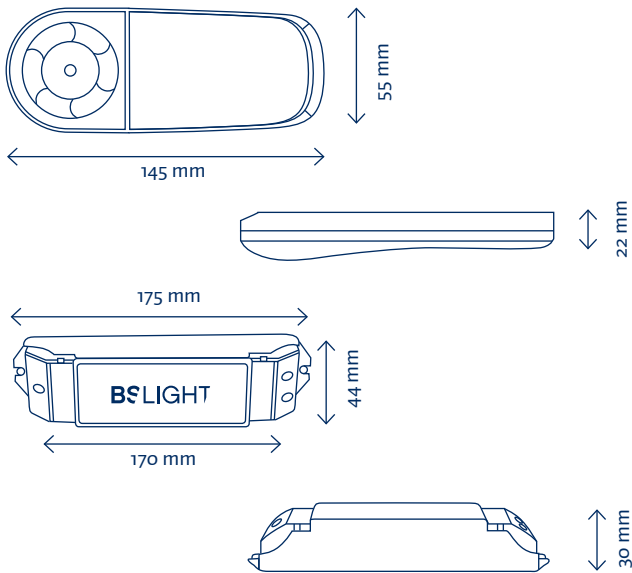

70
/
71

CONTROL RGBW MULTIZONA TOUCH RGBW MULTIZONE

Sistema de control RGBW compuesto de mando emisor y receptores. Emisión de 2,4GHz para evitar interferencias. Receptores inalámbricos sin necesidad de cablear entre ellos. Posibilidad de controlar hasta 8 zonas independientemente.

RGBW control system is composed by a transmitter and receiver. It emits 2,4GHz to avoid interferences. Wireless receivers do not need to wire up to each other. Can be possible to control until 8 independent zones.

	ALIMENTACIÓN POWER SUPPLY	ZONAS ZONES	CARGA MÁX. MAX.CHARGE	MEDIDAS MEASURE	COMENTARIO REMARKS
BS-T4	batería 5V / Lithium battery	8	-	1145X55X22	Emisor RF para 8 zonas monocolor/ RF transmitter to 8 monocolor zones
BS-T4CV	5-24VDC	-	5A x 4 canales / channels	175X44X30	Receptor tensión constante para BS-T4 / Constant voltage receiver to BS-T4
BS-T4CC	12-48VDC	-	350/700/1050mA x 3 canales / channels	175X44X30	Receptor corriente constante para BS-T4/ Constant current receiver to BS-T4