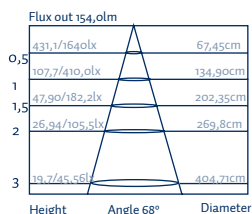

Rectangular waterproof recessed beam symmetrical or asymmetrical. Made with steel body 316. 8mm tempered glass. Installation recessed enclosed. RGB (4-wire) control will require PWM driver. Ideal for pools, ponds...

Luminaria / Spotlight

Nicho / Recessed

ESR6x2S-BC

ESR6x2A-BF

	COLOR COLOR	TEMP. TEMP.	ALIMENTACIÓN POWER SUPPLY	PROTECCIÓN PROTECTION	TIPO DE LED LED TYPE	FLUJO LUM. LUM. FLOW	ÁNGULO ANGLE	CONSUMO CONSUME
ESR6X2S-BF		6000°K	24V DC	IP68	6 LEDS 2W	605lm	Symmetric 30°	15W
ESR6X2S-BC		3000°K	24V DC	IP68	6 LEDS 2W	520lm	Symmetric 30°	15W
ESR6X2S-RGB		RGB	24V DC	IP68	6 LEDS 2W	R79/G166/B43	Symmetric 30°	20W
ESR6X2A-BF		6000°K	24V DC	IP68	6 LEDS 2W	610lm	Asymmetric 50-35°	15W
ESR6X2A-BC		3000°K	24V DC	IP68	6 LEDS 2W	525lm	Asymmetric 50-35°	15W
ESR6X2A-RGB		RGB	24V DC	IP68	6 LEDS 2W	R83/G170/B45	Asymmetric 50-35°	20W