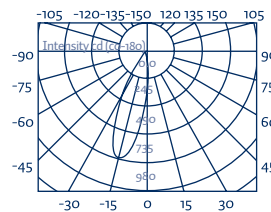

Luminaria / Spotlight

Nicho / Recessed

Instalación / Installation

ESS3x3S-BF

ESS3x3A-BF

	COLOR COLOR	TEMP. TEMP.	ALIMENTACIÓN POWER SUPPLY	PROTECCIÓN PROTECTION	TIPO DE LED LED TYPE	FLUJO LUM. LUM. FLOW	ÁNGULO ANGLE	CONSUMO CONSUME
ESS3X3S-BF		6000°K	24V DC	IP68	4 LEDS 2W	310lm	Symmetric 30°	10W
ESS3X3S-BC		3000°K	24V DC	IP68	4 LEDS 2W	270lm	Symmetric 30°	10W
ESS3X3S-RGB		RGB	24V DC	IP68	4 LEDS 2W	R71/G108/B35	Symmetric 30°	12W
ESS3X3A-BF		6000°K	24V DC	IP68	4 LEDS 2W	330lm	Asymmetric 50-35°	10W
ESS3X3A-BC		3000°K	24V DC	IP68	4 LEDS 2W	290lm	Asymmetric 50-35°	10W
ESS3X3A-RGB		RGB	24V DC	IP68	4 LEDS 2W	R75/G116/B35	Asymmetric 50-35°	12W