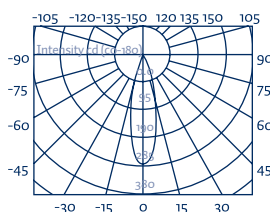

Luminaria / Spotlight

Nicho / Recessed

Instalación / Installation

ESS3x3S-BF

ESS3x3A-BF

	COLOR COLOR	TEMP. TEMP.	ALIMENTACIÓN POWER SUPPLY	PROTECCIÓN PROTECTION	TIPO DE LED LED TYPE	FLUJO LUM. LUM. FLOW	ÁNGULO ANGLE	CONSUMO CONSUME
ESS3X3S-BF		6000°K	24V DC	IP68	4 LEDS 2W	310lm	Symmetric 30°	10W
ESS3X3S-BC		3000°K	24V DC	IP68	4 LEDS 2W	270lm	Symmetric 30°	10W
ESS3X3S-RGB		RGB	24V DC	IP68	4 LEDS 2W	R71/G108/B35	Symmetric 30°	12W
ESS3X3A-BF		6000°K	24V DC	IP68	4 LEDS 2W	330lm	Asymmetric 50-35°	10W
ESS3X3A-BC		3000°K	24V DC	IP68	4 LEDS 2W	290lm	Asymmetric 50-35°	10W
ESS3X3A-RGB		RGB	24V DC	IP68	4 LEDS 2W	R75/G116/B35	Asymmetric 50-35°	12W