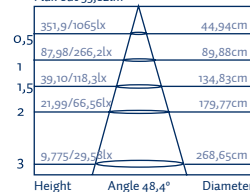

Luminaria / Spotlight

Instalación / Installation

ESS1x3S-BF

Flux out 55,82lm

ESS1x3A-BF

| | COLOR COLOR | TEMP. TEMP. | ALIMENTACIÓN POWER SUPPLY | PROTECCIÓN PROTECTION | TIPO DE LED LED TYPE | FLUJO LUM. LUM. FLOW | ÁNGULO ANGLE | CONSUMO CONSUME |
|-------------|----------------|----------------|------------------------------|--------------------------|-------------------------|-------------------------|-------------------|--------------------|
| ESS1X3S-BF | | 6000°K | 24V DC | IP68 | 1 LEDS 3W | 67lm | Symmetric 30° | 5W |
| ESS1X3S-BC | | 3000°K | 24V DC | IP68 | 1 LEDS 3W | 57lm | Symmetric 30° | 5W |
| ESS1X3S-RGB | | RGB | 24V DC | IP68 | 1 LEDS 3W | R17/G30/B9lm | Symmetric 30° | 6W |
| ESS1X3A-BF | | 6000°K | 24V DC | IP68 | 1 LEDS 3W | 68lm | Asymmetric 50-35° | 5W |
| ESS1X3A-BC | | 3000°K | 24V DC | IP68 | 1 LEDS 3W | 62lm | Asymmetric 50-35° | 5W |
| ESS1X3A-RGB | | RGB | 24V DC | IP68 | 1 LEDS 3W | R23/G33/B11lm | Asymmetric 50-35° | 6W |