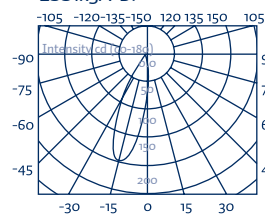

Luminaria / Spotlight

Instalación / Installation

ESS1x3S-BF

Flux out 55,82lm

ESS1x3A-BF

| | COLOR COLOR | TEMP. TEMP. | ALIMENTACIÓN POWER SUPPLY | PROTECCIÓN PROTECTION | TIPO DE LED LED TYPE | FLUJO LUM. LUM. FLOW | ÁNGULO ANGLE | CONSUMO CONSUME |
|-------------|----------------|----------------|------------------------------|--------------------------|-------------------------|-------------------------|-------------------|--------------------|
| ESS1X3S-BF | | 6000°K | 24V DC | IP68 | 1 LEDS 3W | 67lm | Symmetric 30° | 5W |
| ESS1X3S-BC | | 3000°K | 24V DC | IP68 | 1 LEDS 3W | 57lm | Symmetric 30° | 5W |
| ESS1X3S-RGB | | RGB | 24V DC | IP68 | 1 LEDS 3W | R17/G30/B9lm | Symmetric 30° | 6W |
| ESS1X3A-BF | | 6000°K | 24V DC | IP68 | 1 LEDS 3W | 68lm | Asymmetric 50-35° | 5W |
| ESS1X3A-BC | | 3000°K | 24V DC | IP68 | 1 LEDS 3W | 62lm | Asymmetric 50-35° | 5W |
| ESS1X3A-RGB | | RGB | 24V DC | IP68 | 1 LEDS 3W | R23/G33/B11lm | Asymmetric 50-35° | 6W |