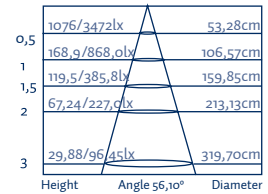

High power outdoor floodlight made of aluminum with anodized finish. Mounted with optical angle from 6° to 30°. RGB (4 wire) control will require PWM driver.

PY6X2

PY12X2

PY6X2-BF

PY12X2

	COLOR COLOR	TEMP. TEMP.	ALIMENTACIÓN POWER SUPPLY	PROTECCIÓN PROTECTION	TIPO DE LED LED TYPE	FLUJO LUM. LUM. FLOW	ÁNGULO ANGLE	CONSUMO CONSUME
PY6X2-BF		6000°K	220-240V AC	IP65	6 LEDS2W	605lm	6°-13°-20°-30°	15W
PY6X2-BC		3000°K	220-240V AC	IP65	6 LEDS 2W	525lm	6°-13°-20°-30°	15W
PY6X2-RGB		RGB	24V DC	IP65	6 LEDS 2W	R100/G155/B20	15°-30°	15W
PY12X2-BF		6000°K	220-240V AC	IP65	12 LEDS 2W	950lm	6°-13°-20°-30°	30W
PY12X2-BC		3000°K	220-240V AC	IP65	12 LEDS 2W	810lm	6°-13°-20°-30°	30W
PY12X2-RGB		RGB	24V DC	IP65	12 LEDS 2W	R210/G315/B92	15°-30°	30W