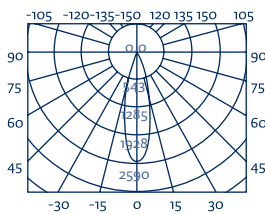

High power outdoor floodlight made of aluminum with anodized finish. Mounted with optical angle from 6° to 30°. RGB (4 wire) control will require PWM driver.

PY6X2

PY12X2

PY6X2-BF

PY12X2

	COLOR COLOR	TEMP. TEMP.	ALIMENTACIÓN POWER SUPPLY	PROTECCIÓN PROTECTION	TIPO DE LED LED TYPE	FLUJO LUM. LUM. FLOW	ÁNGULO ANGLE	CONSUMO CONSUME
PY6X2-BF		6000°K	220-240V AC	IP65	6 LEDS2W	605lm	6°-13°-20°-30°	15W
PY6X2-BC		3000°K	220-240V AC	IP65	6 LEDS 2W	525lm	6°-13°-20°-30°	15W
PY6X2-RGB		RGB	24V DC	IP65	6 LEDS 2W	R100/G155/B20	15°-30°	15W
PY12X2-BF		6000°K	220-240V AC	IP65	12 LEDS 2W	950lm	6°-13°-20°-30°	30W
PY12X2-BC		3000°K	220-240V AC	IP65	12 LEDS 2W	810lm	6°-13°-20°-30°	30W
PY12X2-RGB		RGB	24V DC	IP65	12 LEDS 2W	R210/G315/B92	15°-30°	30W