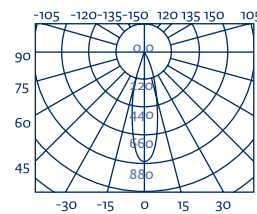

High power outdoor floodlight made of aluminum with anodized finish. Mounted with optical angle from 6° to 30°. RGB (4 wire) control will require PWM driver.

PY6X2

PY12X2

PY6X2-BF

PY12X2

	COLOR COLOR	TEMP. TEMP.	ALIMENTACIÓN POWER SUPPLY	PROTECCIÓN PROTECTION	TIPO DE LED LED TYPE	FLUJO LUM. LUM. FLOW	ÁNGULO ANGLE	CONSUMO CONSUME
PY6X2-BF		6000°K	220-240V AC	IP65	6 LEDS2W	605lm	6°-13°-20°-30°	15W
PY6X2-BC		3000°K	220-240V AC	IP65	6 LEDS 2W	525lm	6°-13°-20°-30°	15W
PY6X2-RGB		RGB	24V DC	IP65	6 LEDS 2W	R100/G155/B20	15°-30°	15W
PY12X2-BF		6000°K	220-240V AC	IP65	12 LEDS 2W	950lm	6°-13°-20°-30°	30W
PY12X2-BC		3000°K	220-240V AC	IP65	12 LEDS 2W	810lm	6°-13°-20°-30°	30W
PY12X2-RGB		RGB	24V DC	IP65	12 LEDS 2W	R210/G315/B92	15°-30°	30W