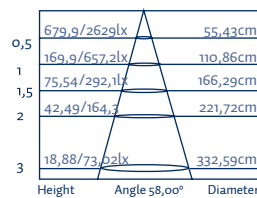

High power outdoor floodlight made of aluminum with anodized finish. Mounted with optical angle from 6° to 30°. RGB (4 wire) control will require PWM driver.

PY6X2

PY12X2

PY6X2-BF

PY12X2

	COLOR COLOR	TEMP. TEMP.	ALIMENTACIÓN POWER SUPPLY	PROTECCIÓN PROTECTION	TIPO DE LED LED TYPE	FLUJO LUM. LUM. FLOW	ÁNGULO ANGLE	CONSUMO CONSUME
PY6X2-BF		6000°K	220-240V AC	IP65	6 LEDS2W	605lm	6°-13°-20°-30°	15W
PY6X2-BC		3000°K	220-240V AC	IP65	6 LEDS 2W	525lm	6°-13°-20°-30°	15W
PY6X2-RGB		RGB	24V DC	IP65	6 LEDS 2W	R100/G155/B20	15°-30°	15W
PY12X2-BF		6000°K	220-240V AC	IP65	12 LEDS 2W	950lm	6°-13°-20°-30°	30W
PY12X2-BC		3000°K	220-240V AC	IP65	12 LEDS 2W	810lm	6°-13°-20°-30°	30W
PY12X2-RGB		RGB	24V DC	IP65	12 LEDS 2W	R210/G315/B92	15°-30°	30W