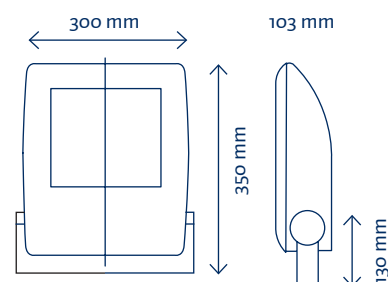

IP65 Aluminum housing spotlights from 10w to 50W, destined for outdoors and building illumination. COB LED and internal supply to work 230V AC.

PR10WCOB

PR30WCOB

PR50WCOB

	TEMP. TEMP.	ÁNGULO ANGLE	ALIMENTACIÓN POWER SUPPLY	MEDIDAS MEASURE	TIPO DE LED LED TYPE	FLUJO LUM. LUM. FLOW	CONSUMO CONSUME
PR10WCOB	2700-7000°K	120°	220-240V AC	170x145x53mm	1 COB 10W	800lm (6000K)	15W
PR30WCOB	2700-7000°K	120°	220-240V AC	280x220x73mm	1 COB 30W	2400lm (6000K)	35W
PR50WCOB	2700-7000°K	120°	220-240V AC	350x300x103mm	1 COB 50W	4000lm (6000K)	55W